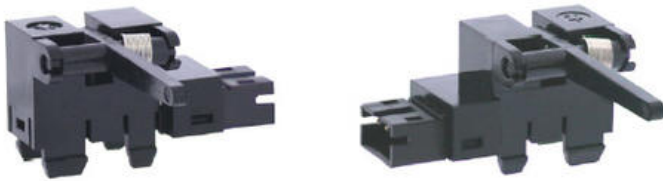

KA1345

Product code: KA1345

Manufacturer: Shinkoh electronics

Model KA1345 are Photo Interrupter with actuator and consist of an Infra Red LED and a Photo IC(Digital).

Feature:

- Actuator type - Lever bearing type: O figure.
- Snap-in installation.
- Other Custom designed lever available.

Application:

- Passing detection of Bill or Papers in Banking machine and Ticket vending machine.
- Object passing in Auto vender and Ticket vending.

Dust Proof	No
Gap	5mm
Mounting	Connector
Output	Photo IC output
Output Mode	Digital high level
Series	KA Series
Output type	Open collector